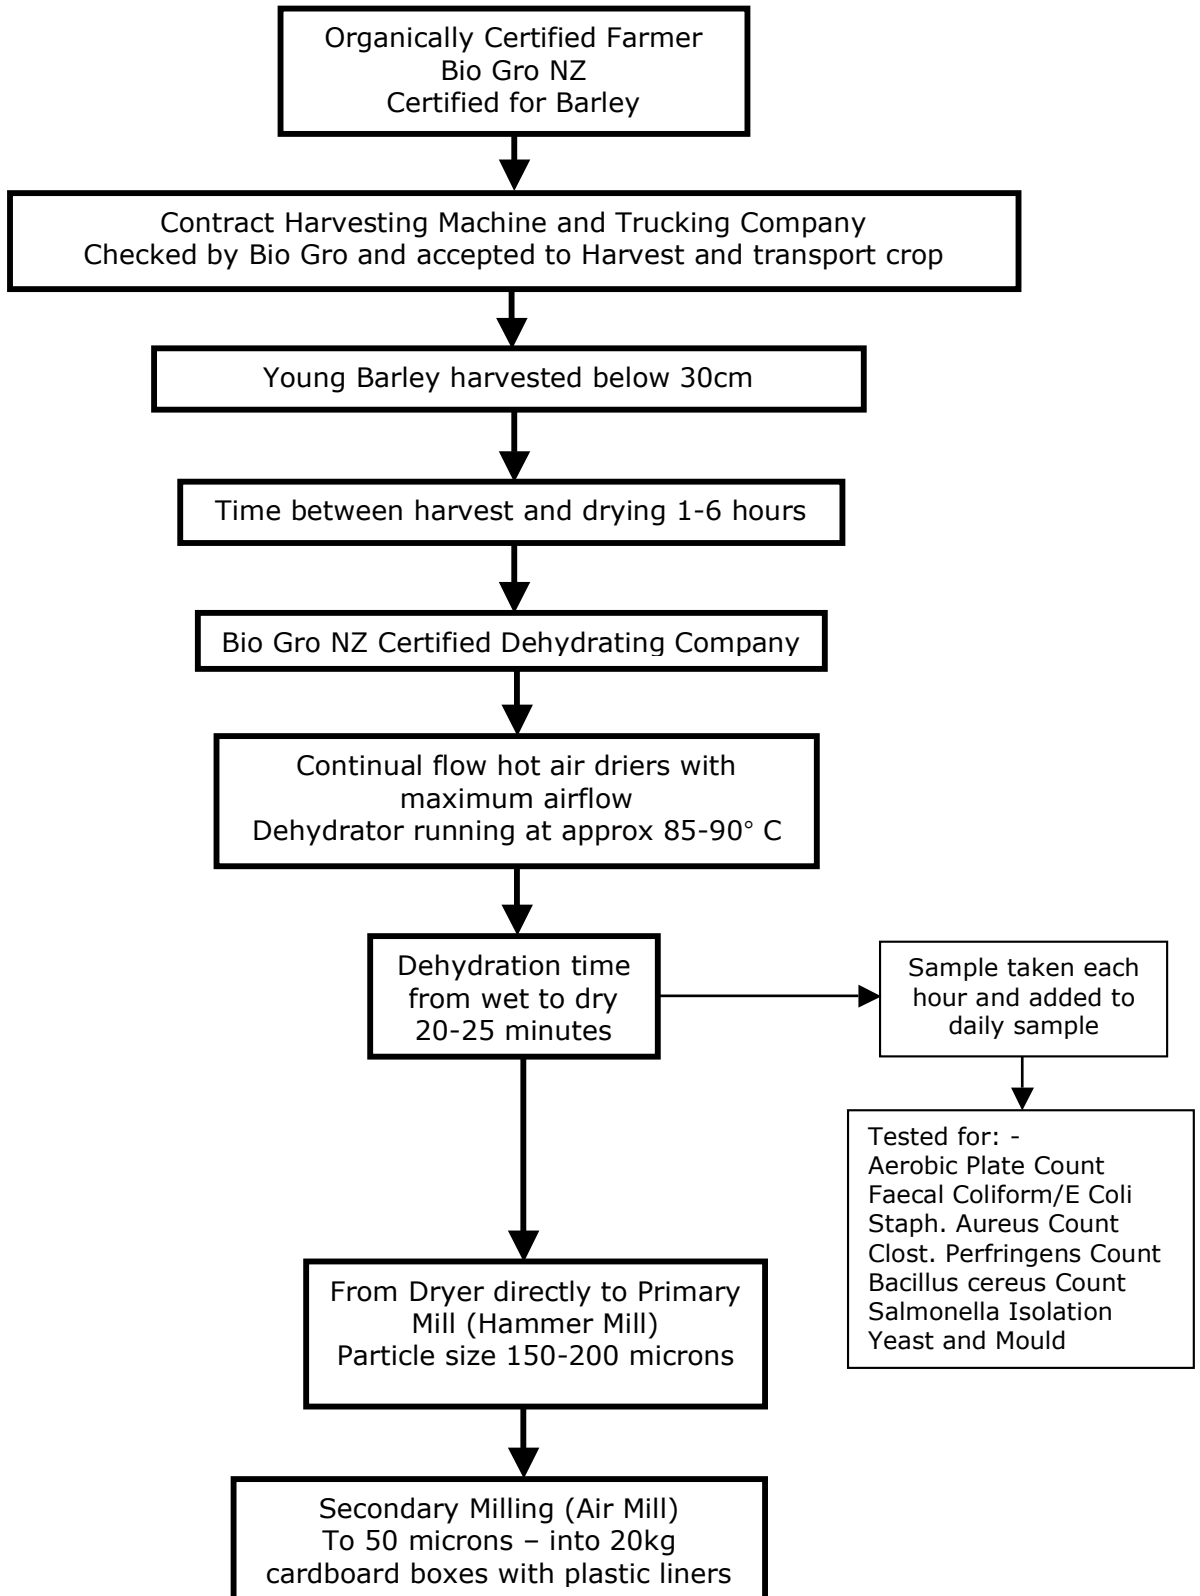

## YOUNG BARLEY LEAF POWDER BIO GRO CERTIFIED PRODUCTION FLOW CHART

The Barley Leaf Powder is 100% pure and contains no additives.

[www.claridges.co.nz](http://www.claridges.co.nz)